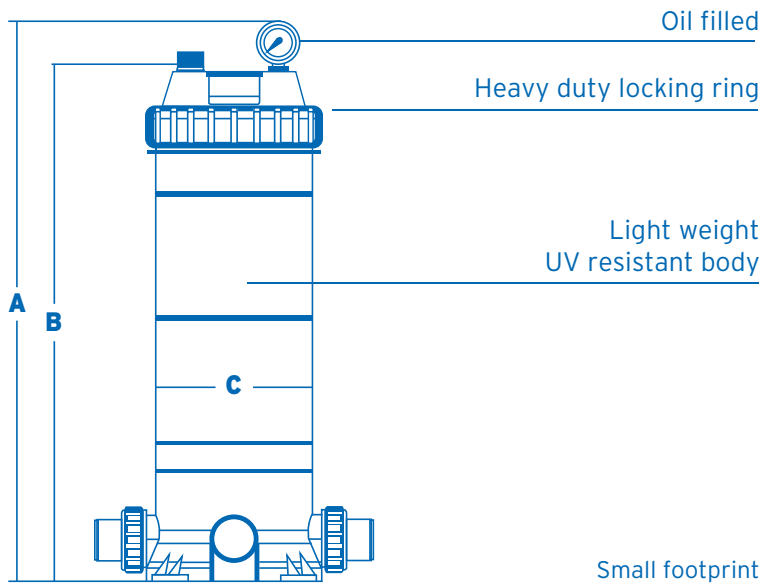

Features

- Constructed from highly durable UV resistant materials
- Light weight design for ease of installation and maintenance
- Equipped with a heavy duty lid and ring lock nut for easy removal and maintenance
- Screw type air bleed for easy removal of any trapped air within the filter
- High quality oil filled pressure gauge
- Tank is covered by a 2 year warranty and 1 year on other parts

Benefits

- Compact in design with a small foot print makes the Titan Series CF cartridge filter ideal for confined spaces
- No need to backwash, simply hose down the element when required. On average each time you backwash a sand filter you are using 750 litres of water
- A cartridge filters a finer dirt particle (approx 8 micron) than a sand filter (between 15 - 25 micron)
- The element is made from Remay materials that provides superior filtration and long life

Specifications

Model No.	Working Flow Rate	Max Working Pressure	Connection Size	Amm	Bmm	Cmm
ZCF75	283 lpm	350kpa	40mm	805mm	747mm	225mm
ZCF100	382 lpm	350kpa	50mm	985mm	927mm	225mm
ZCF150	555 lpm	350kpa	50mm	1165mm	1107mm	225mm

Schematic

Zodiac lives in the backyards of Australian families, at home in the pool. Zodiac began and continues with a dedication to innovation and new product development, focused on ensuring a better way of life. Our products deliver solutions to take the hassle out of owning a pool. So, all that's left is for you to enjoy it; to enjoy a better life.