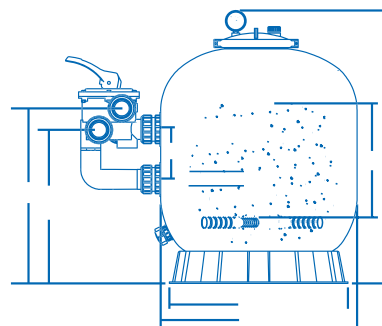

ZODIAC®

a better life

Durable Construction

The Titan Series fibreglass sand filters are constructed to ensure you receive years of service with minimum maintenance. Constructed with 2 layers to the body of the unit, the inner tank is made from food grade polyethylene and the external tank is constructed from strong woven fibreglass to extend the life of the filter. The filters are also equipped with a robust base to ensure extra stability.

User Friendly

The ergonomic design of the Titan Series fibreglass sand filter makes them easy to operate. Equipped with an ergonomic palm shaped multi-port handle for ease of use, a large sight indicator glass for clear backwash inspection, oil filled pressure gauge for easy inspection of operating pressure, clamp lock design head with 360 degree rotation (ZT500- ZT650 models) for easy installation and a drain plug making maintenance a breeze.

Schematic

Side Mount Sand Filter

Fibreglass Sand Filter

Specifications

Model Number	Size (Inches)	A mm	B mm	C mm	D mm	E mm	F mm	G mm	Valve Connections	Maximum Flow rate	Silica sand (kg)	Diamond Brite*
ZT500	21	535	500	845	670	730			40mm	185LPM	85kg	64kg
ZT650	25	635	500	950	775	835			40mm	260LPM	145kg	109kg
ZTS650	25	635	500	180	850	430	490	300	40mm	260LPM	145kg	109kg
ZTS700B	28	723	500	220	890	520	607	390	50mm	336LPM	215kg	162kg
ZT800	32	800	753	1200	1002	1085			50mm	415LPM	355kg	267kg
ZT900	36	900	753	1300	1090	1172			50mm	520LPM	470kg	353kg