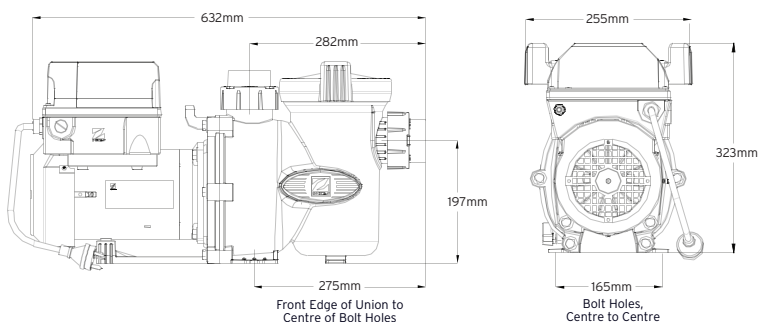

## Specifications & Dimensions

Model No.	HP	Voltage	Pipe size	Carton Weight	Overall Length
WZEP	0.25 - 1.5	230 VAC	40-50mm	19KG	632mm

Zodiac lives in the backyards of Australian families, at home in the pool. Zodiac began and continues with a dedication to innovation and new product development, focused on ensuring a better way of life. Our products deliver solutions to take the hassle out of owning a pool. So, all that's left is for you to enjoy it; to enjoy a better life.