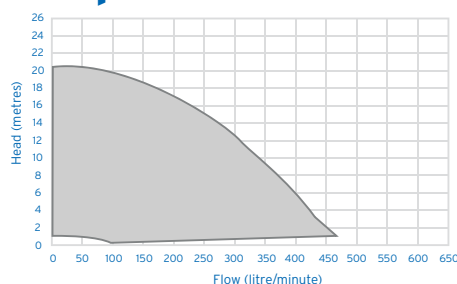

## Pump Performance Curve

The shaded performance range curve above illustrates the ability of the pump to deliver varying flow rates at a variety of different speed settings. The main factor that determines how much flow is delivered from your pump is the amount of restriction (friction) in the line. This is represented in head and measured in metres.