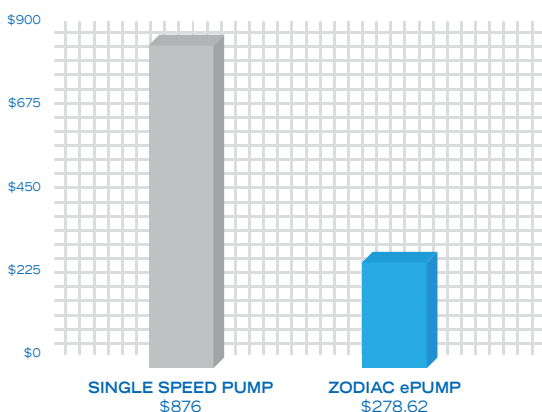

Save Energy, Save Money

The FloPro ePump is a variable speed pool pump that can be configured to significantly reduce pool (energy) running costs and provide the best and most energy efficient performance for each individual piece of pool equipment.

With capability to run at up to 8 different speeds, the FloPro ePump can save up to $600 p.a in energy costs. In most installations, it will have a payback of around 2 1/2 years versus a standard single speed pump*.

Running the filtration (pump) equipment for longer periods at lower speeds will reduce power consumption significantly. For example, if the speed is halved, the flow output is halved, and the power consumption drops to one quarter. Even at 50% RPM, the FloPro ePump can still turn over 50,000 litres in 4 hours.

Based on national average of $0.20kw/h. Rates may vary. Single speed pump annual cost based on 8hr run time at max speed of 2830 RPM. Variable speed run time based on 8 hr run time at 2000 RPM.

Specifications & Dimensions

Model No.	HP	Voltage	Pipe size	Carton Weight	Overall Length
WZEP	0.25 - 1.5	230 VAC	40-50mm	19KG	632mm